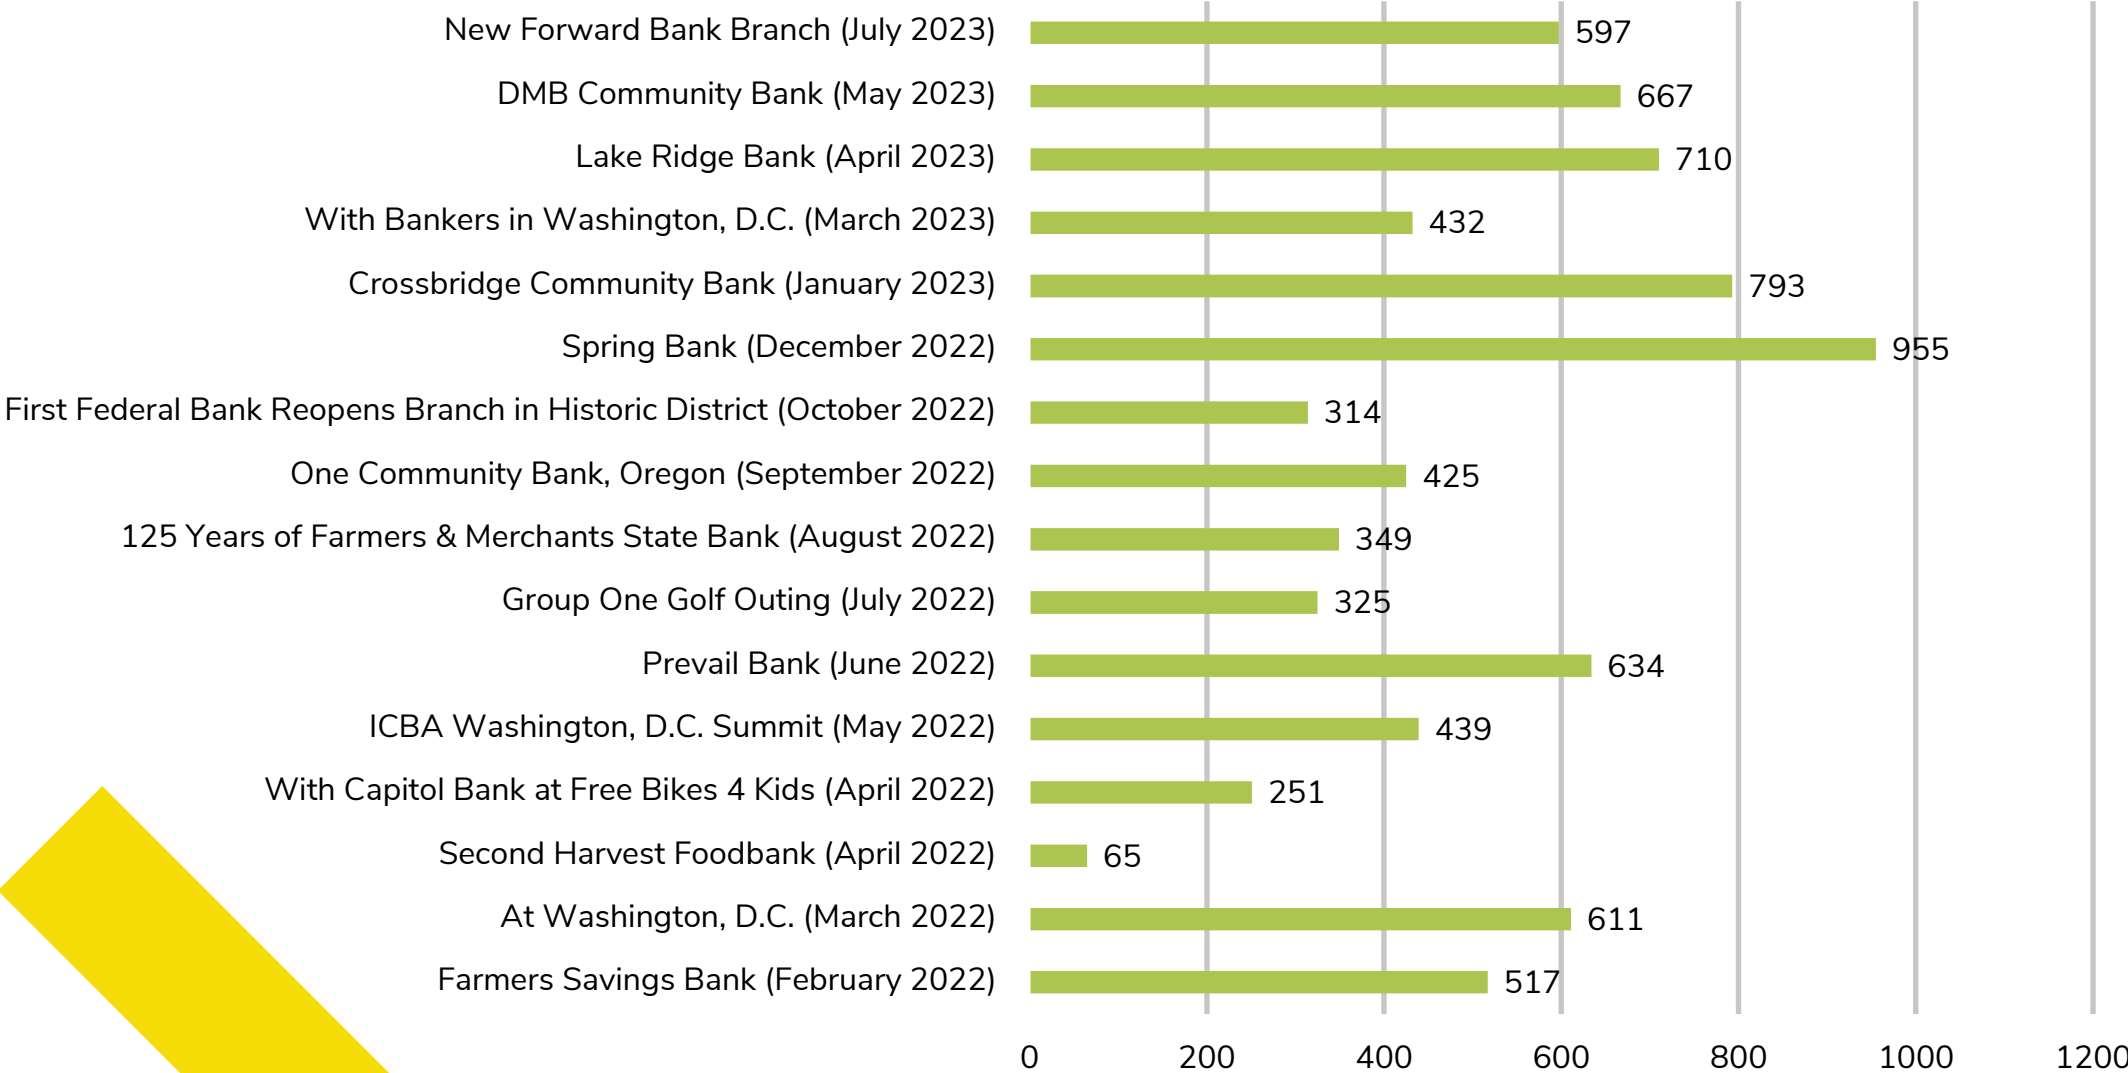

Rose on the Road

Starring WBA President & CEO Rose Oswald Poels

Ami Myrland | Kristie Goforth
Cheryll Olson-Collins | Rose Oswald Poels

Lori Kalscheuer / Rose Oswald Poels / John Cronin

Wisconsin Banker Daily Clicks