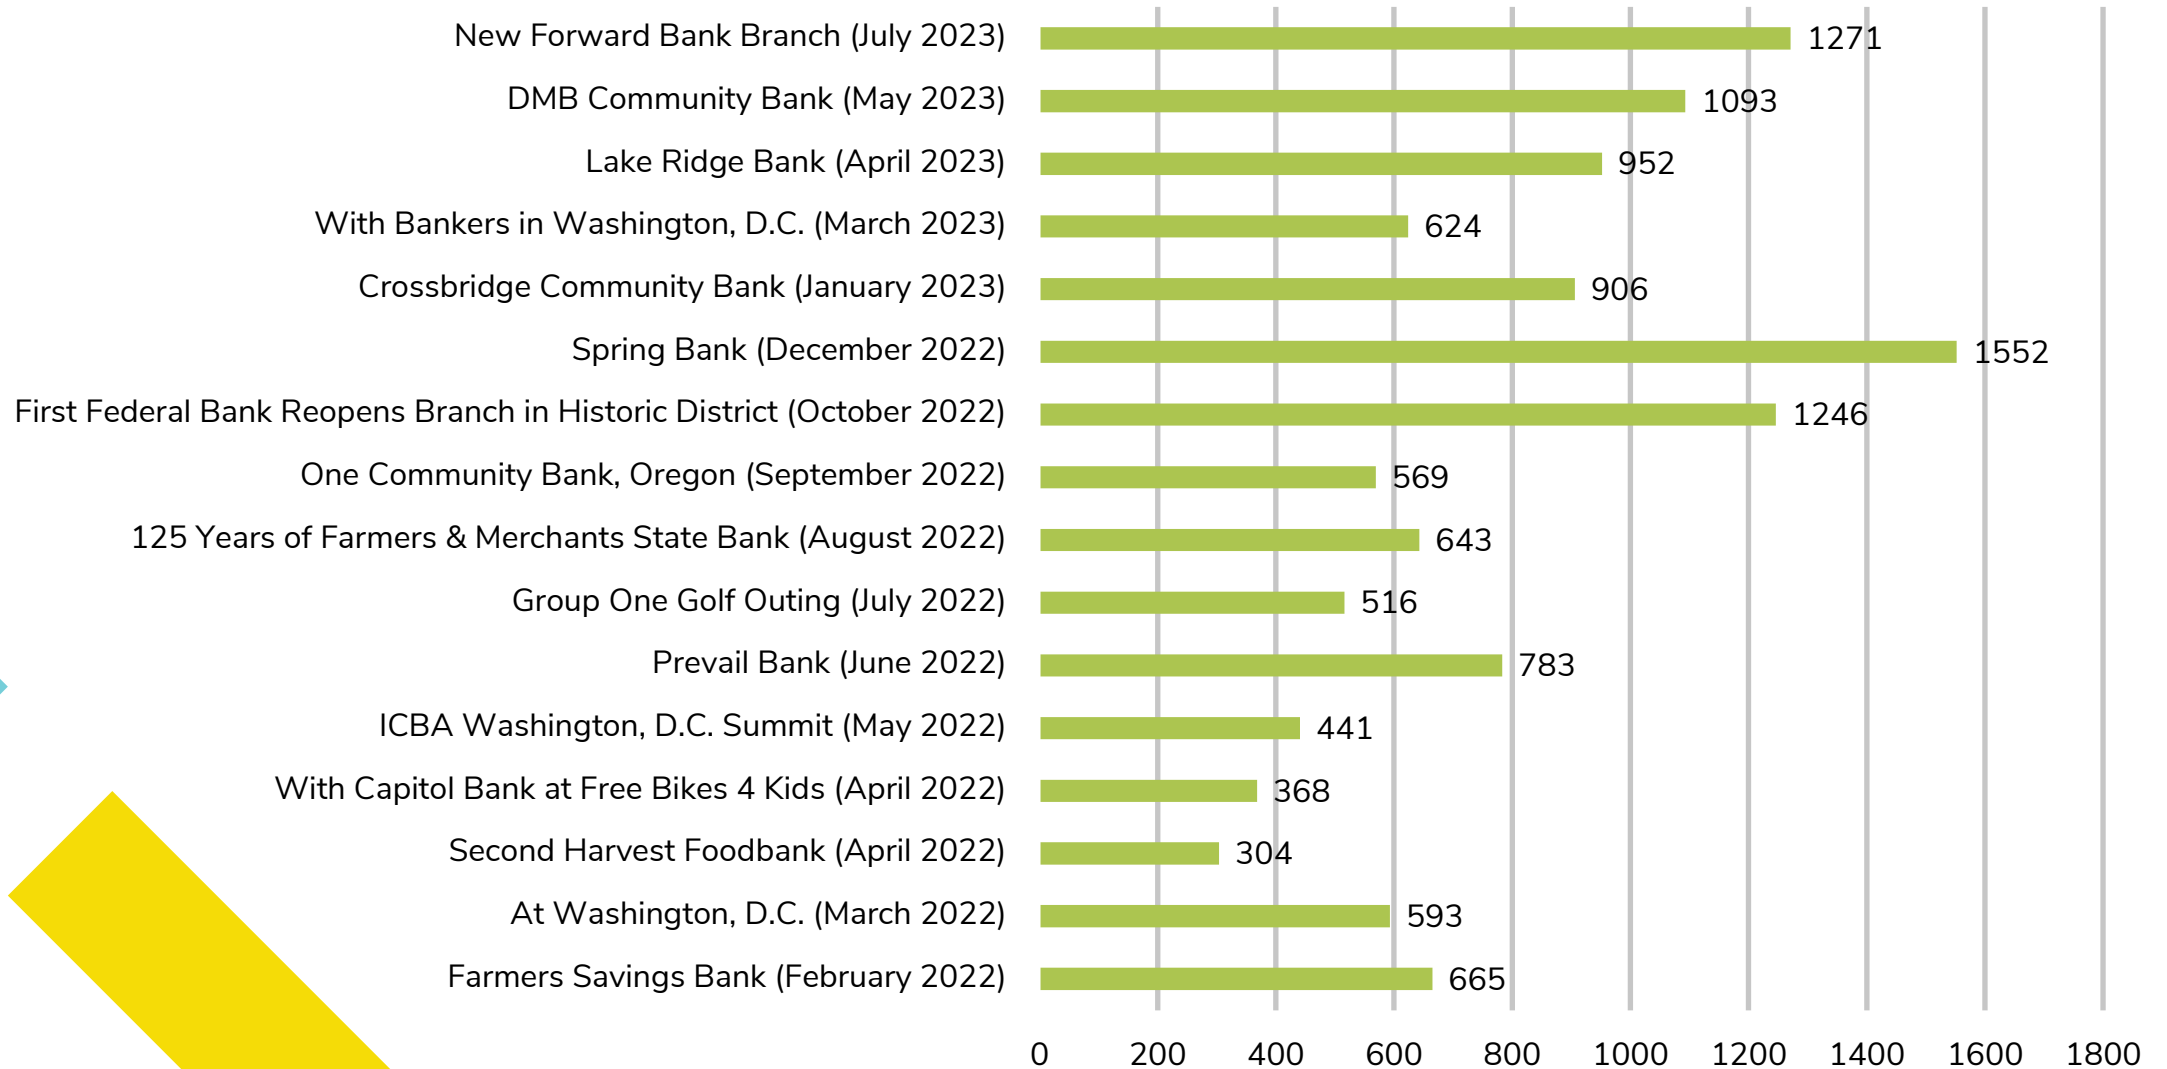

Views on Socials